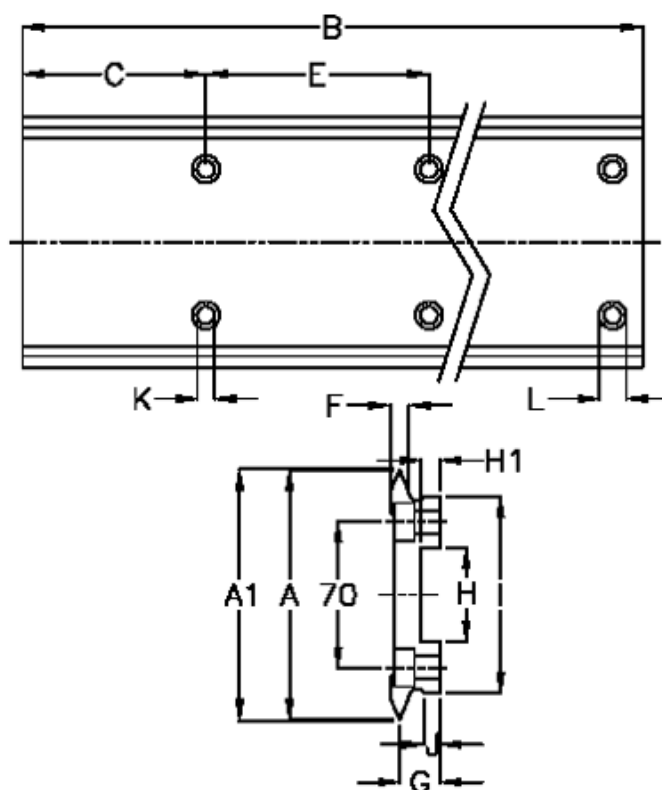

Article number: 057121134161

Description: Hepco GV3 slide NL 120 L3416 P1  
with counterbored holes

## Measures

A	= 120	H	= 45
A1	= 120.74	H1	= 9.5
B	= 3416	I	= 94.0
C	= 88.0	J	= 4.80
E	= 180	K	= 11.0
F	= 9.21	L	= 18 x 10
For bearing = J54		Precision type	= P1
G	= 19.5	Weight kg/1000	= 15.00